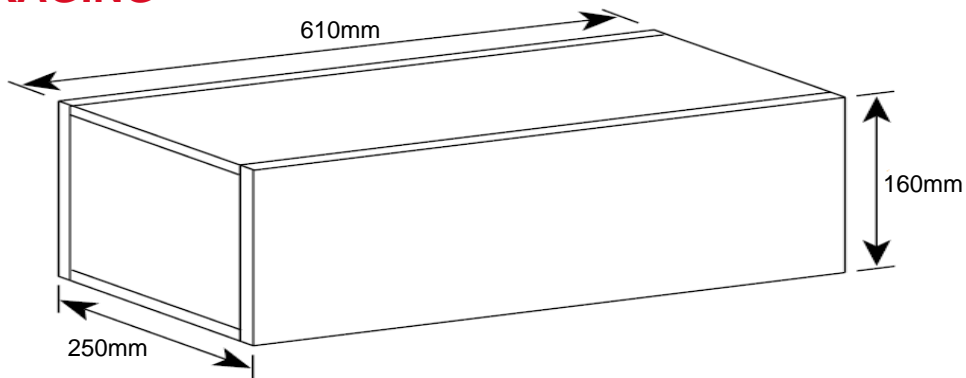

PACKAGING

FULLY ASSEMBLED