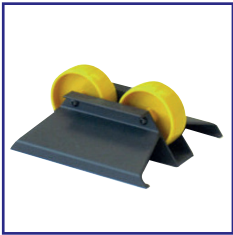

## General Accessories

**7044828**  
Smart Charger 100  
for cordless models

**7044829**  
Lithium Ion Battery  
1.8V - 4.0Ah

**7010RTD**  
RTD Foamcut Spray  
Cutting Lubricant  
- Alu Blades

**7010POS**  
POS Metal Display Stand

**11605-10**  
Pipe Support 170

**11009-10**  
Pipe Support 220

**11191-10**  
Pipe Support 360 Single

**11188-10**  
Pipe Support 360 Double

**11902-00**  
Pipe Support  
P400 Single

**11903-00**  
Pipe Support  
P400 Double

**11792-10**  
Pipe Support V1000  
Adjustable

**7010464**  
Pipe Support Complete  
Set ( 3pcs & Site Bag)

	Capacity Max. pipe OD	Loading Capacity	Weight	Material	Dimensions (w x d x h) (mm)	Suitable with models
Pipe Support 170	170mm	190 Kg (4pcs)	0.46 Kg	Aluminium, Plastic	180 x 255 x 84	170, 170E
Pipe Support 280	280mm	314 Kg (4pcs)	0.83 Kg	Aluminium, Plastic	229 x 184 x 89	220, 280E
Pipe Support 360 Single	360mm		1.72 Kg	Steel, Plastic	260 x 230 x 115	360, 360E, 410E
Pipe Support 360 Double	360mm	465 Kg	3.19 Kg	Steel, Plastic	260 x 340 x 115	360, 360E, 410E
Pipe Support P400 Single	400mm		1.25 Kg	Steel, Plastic	300 x 210 x 132	P400
Pipe Support P400 Double	400mm		1.87 Kg	Steel, Plastic	300 x 380 x 132	P400
Pipe Support V1000 Adjustable	1000mm		2.77 Kg	Steel, Plastic	(Closed) 25.9 x 16.5 x 12.9 (Open) 39.4 x 25.5 x 16.4	V1000