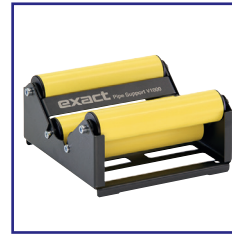

## General Accessories

**7044828**  
Smart Charger 100  
for cordless models

**7044829**  
Lithium Ion Battery  
1.8V - 4.0Ah

**7010RTD**  
RTD Foamcut Spray  
Cutting Lubricant  
- Alu Blades

**7010POS**  
POS Metal Display Stand

**11605-10**  
Pipe Support 170

**11009-10**  
Pipe Support 220

**11191-10**  
Pipe Support 360 Single

**11188-10**  
Pipe Support 360 Double

**11902-00**  
Pipe Support  
P400 Single

**11903-00**  
Pipe Support  
P400 Double

**11792-10**  
Pipe Support V1000  
Adjustable

**7010464**  
Pipe Support Complete  
Set ( 3pcs & Site Bag)

	Capacity Max. pipe OD	Loading Capacity	Weight	Material	Dimensions (w x d x h) (mm)	Suitable with models
Pipe Support 170	170mm	190 Kg (4pcs)	0.46 Kg	Aluminium, Plastic	180 x 255 x 84	170, 170E
Pipe Support 280	280mm	314 Kg (4pcs)	0.83 Kg	Aluminium, Plastic	229 x 184 x 89	220, 280E
Pipe Support 360 Single	360mm		1.72 Kg	Steel, Plastic	260 x 230 x 115	360, 360E, 410E
Pipe Support 360 Double	360mm	465 Kg	3.19 Kg	Steel, Plastic	260 x 340 x 115	360, 360E, 410E
Pipe Support P400 Single	400mm		1.25 Kg	Steel, Plastic	300 x 210 x 132	P400
Pipe Support P400 Double	400mm		1.87 Kg	Steel, Plastic	300 x 380 x 132	P400
Pipe Support V1000 Adjustable	1000mm		2.77 Kg	Steel, Plastic	(Closed) 25.9 x 16.5 x 12.9 (Open) 39.4 x 25.5 x 16.4	V1000